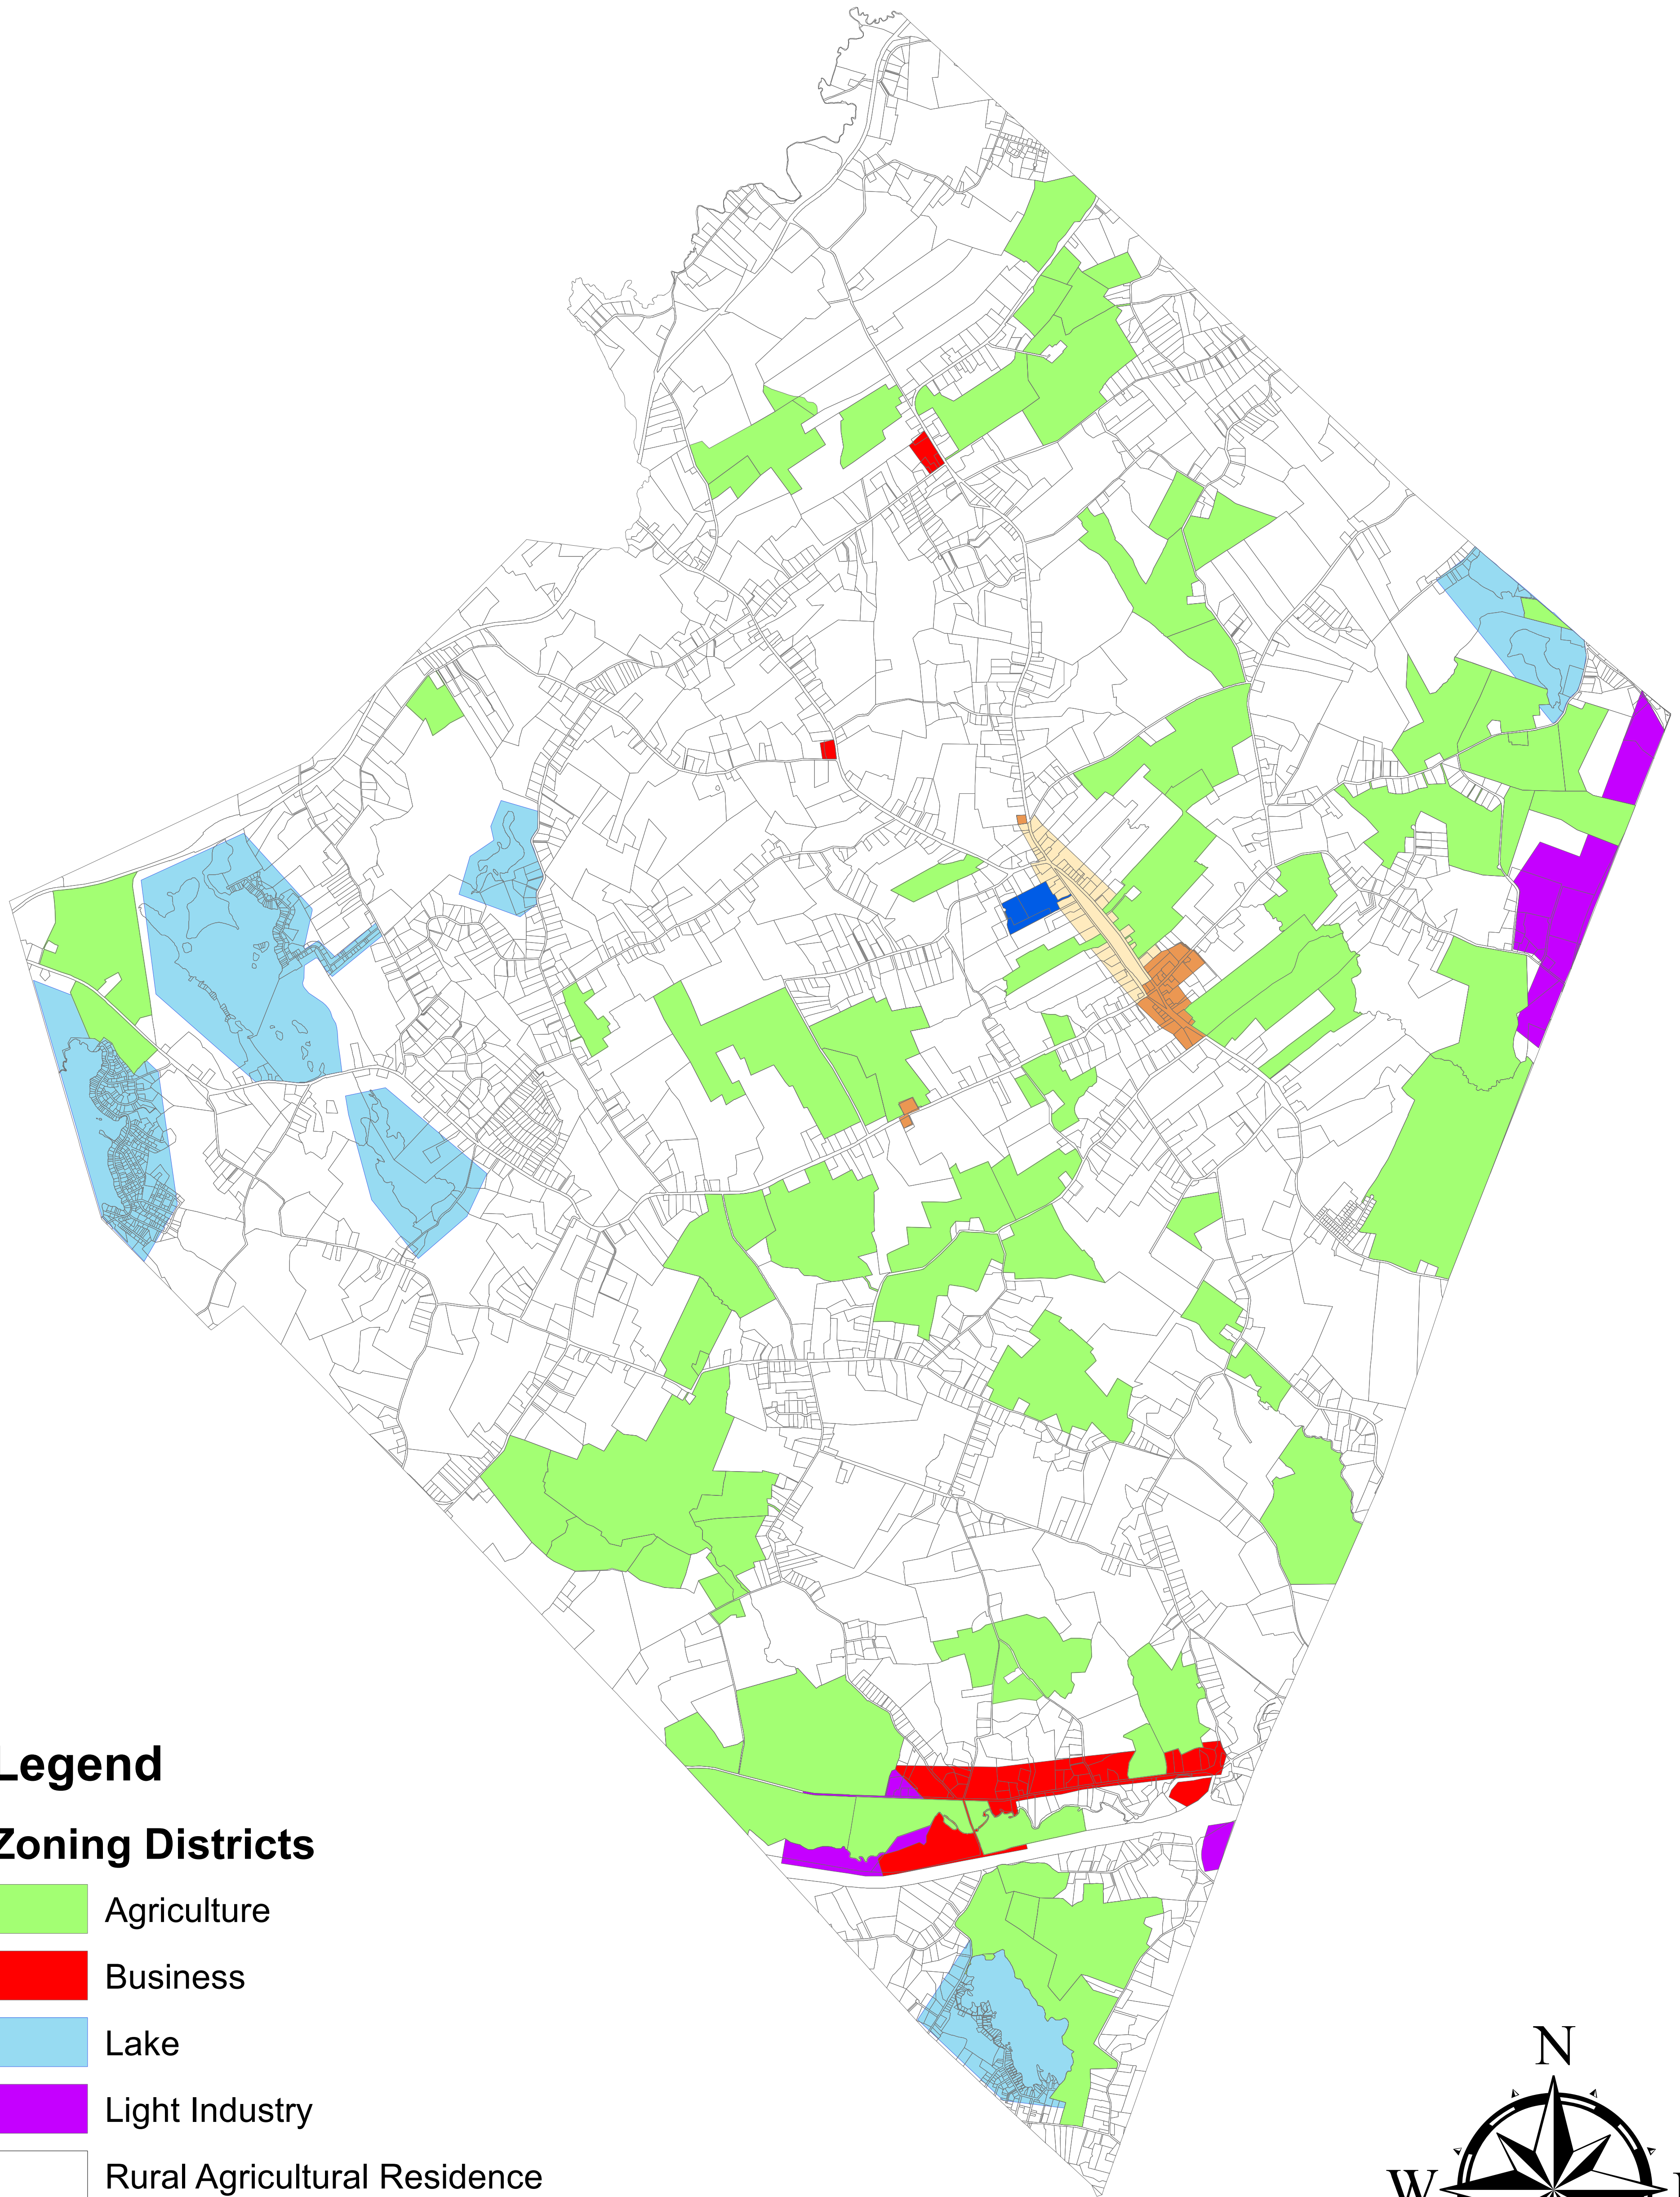

Town of Lebanon

Zoning Map

Legend

Zoning Districts

-  Agriculture
-  Business
-  Lake
-  Light Industry
-  Rural Agricultural Residence
-  Rural Senior Residence
-  Village Business District
-  Village Green District

Lebanon Planning Office
August 25th, 2008
Rev. Sept. 16, 2013
Rev. June 26, 2015
Rev. April 7, 2017
Rev. Dec. 14, 2017