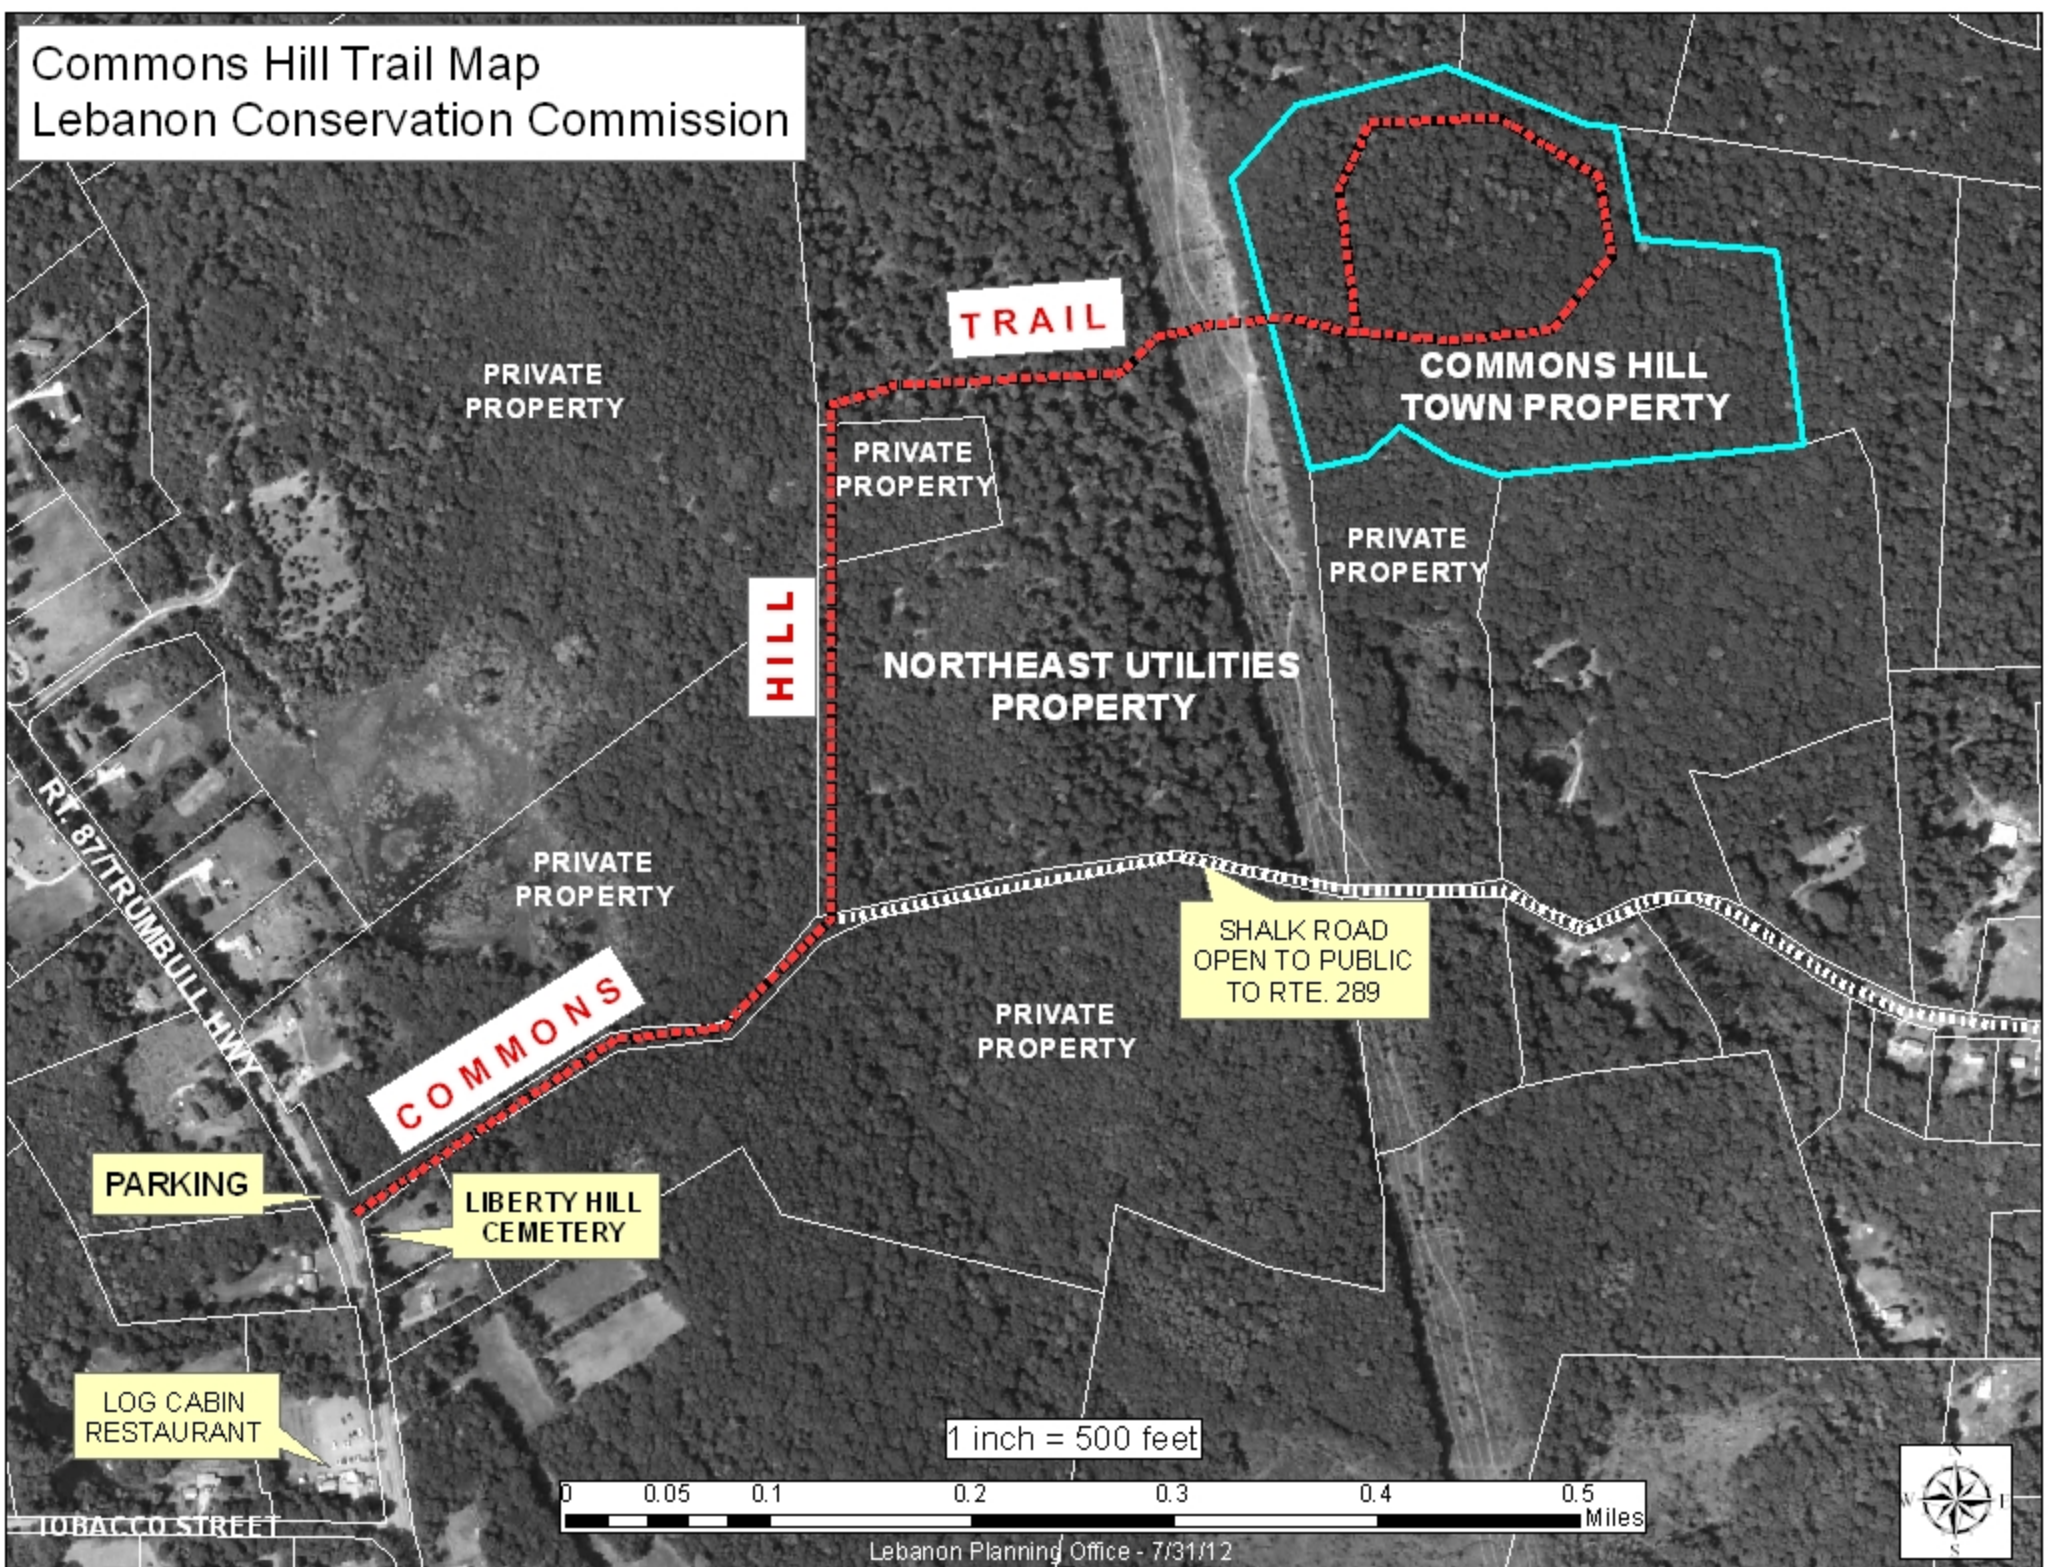

Commons Hill Trail Map
Lebanon Conservation Commission

PRIVATE PROPERTY

TRAIL

COMMONS HILL TOWN PROPERTY

PRIVATE PROPERTY

HILL

NORTHEAST UTILITIES PROPERTY

PRIVATE PROPERTY

RT. 87/TRUMBULL HWY

PRIVATE PROPERTY

COMMONS

SHALK ROAD OPEN TO PUBLIC TO RTE. 289

PRIVATE PROPERTY

PARKING

LIBERTY HILL CEMETERY

LOG CABIN RESTAURANT

1 inch = 500 feet

TOBACCO STREET

0 0.05 0.1 0.2 0.3 0.4 0.5 Miles